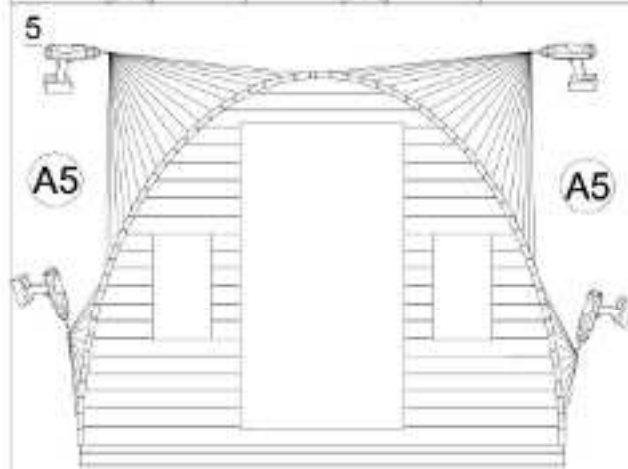

4. Insulated camping pod 3.2x5.8