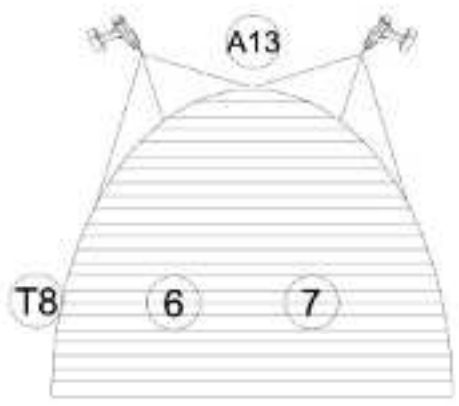

13. Insulated camping pod 2.4x5.8