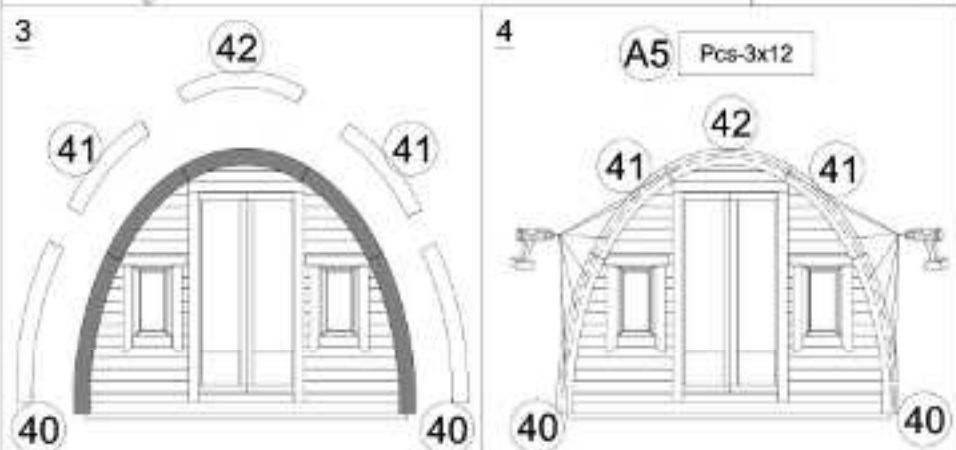

11. Insulated camping pod 3.2x5.8