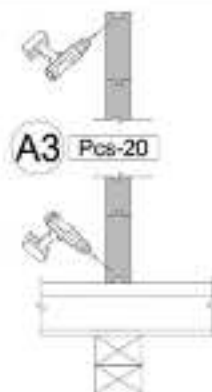

9. Insulated camping pod 3.2x5.8