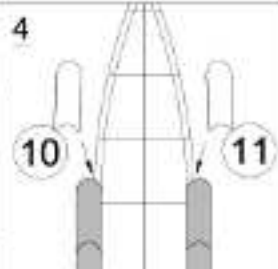

4. Insulated camping pod 3.2x5.8