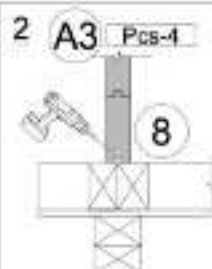

4. Insulated camping pod 3.2x5.8