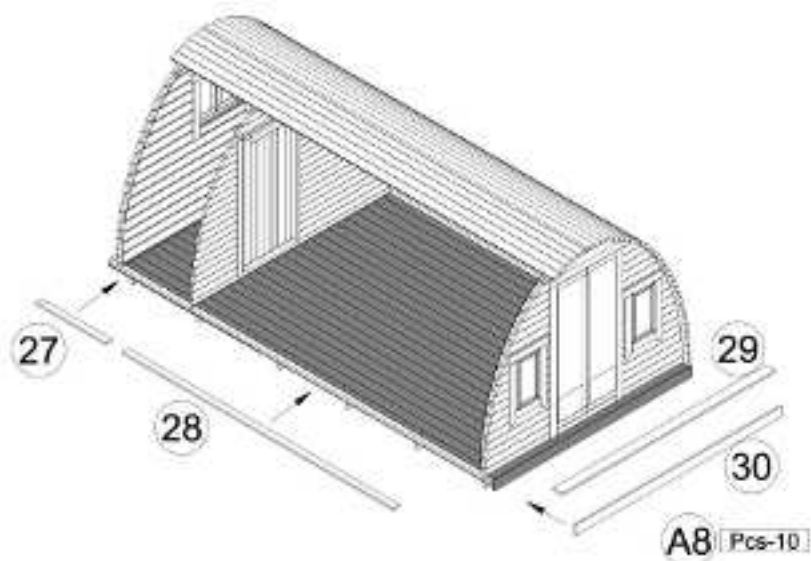

8. Insulated camping pod 3.2x5.8