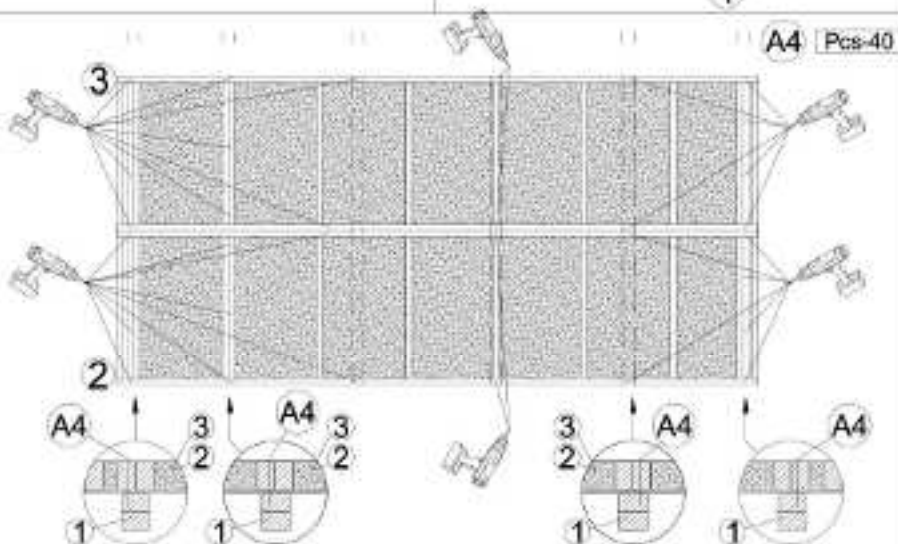

# 1. Insulated camping pod 3.2x5.8

1

2

3