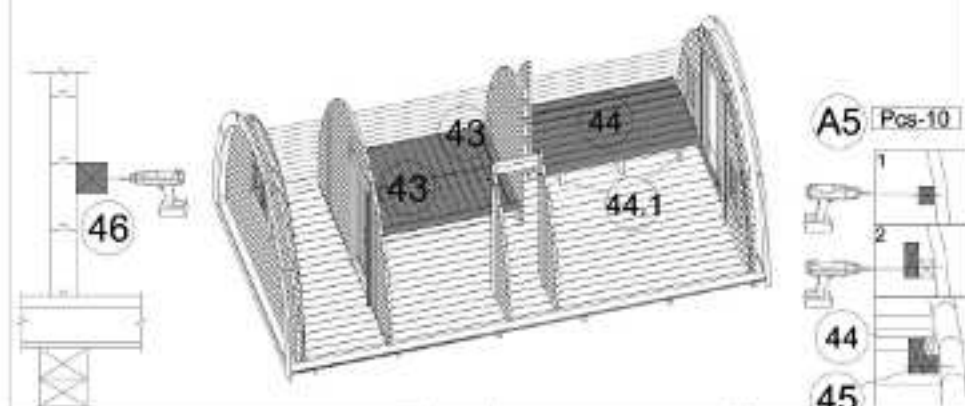

14. Insulated camping pod 3.2x5.8