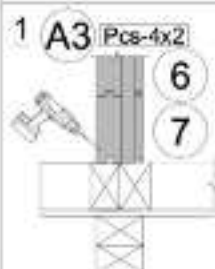

4. Insulated camping pod 3.2x5.8