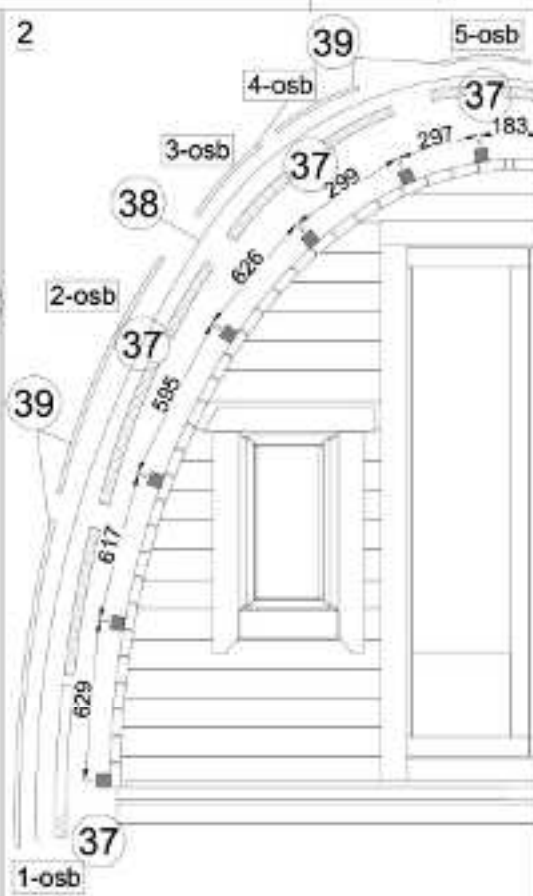

10. Insulated camping pod 3.2x5.8