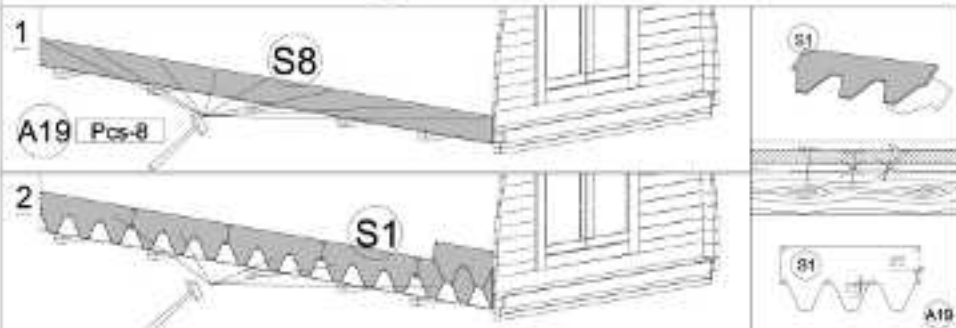

11. Insulated camping pod 3.2x5.8