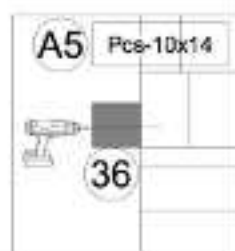

10. Insulated camping pod 3.2x5.8