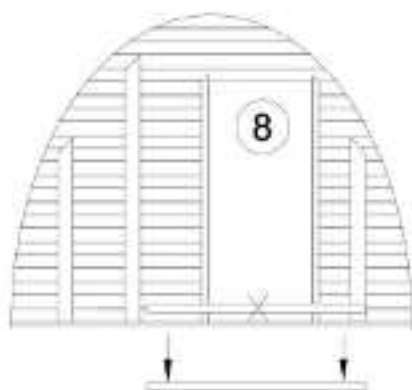

3. Insulated camping pod 3.2x5.8