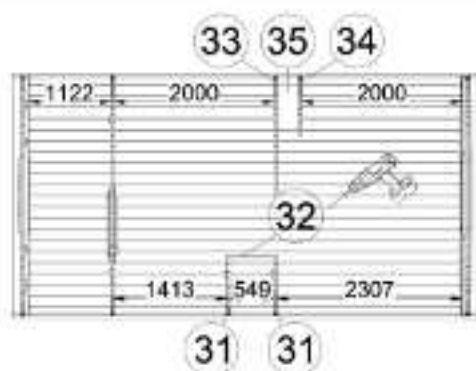

9. Insulated camping pod 3.2x5.8