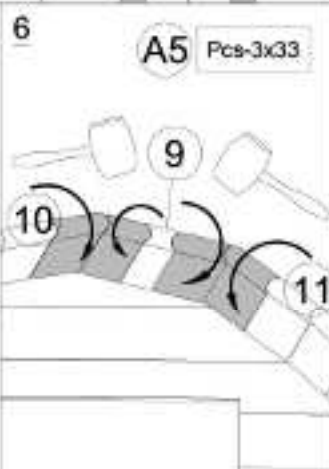

4. Insulated camping pod 3.2x5.8