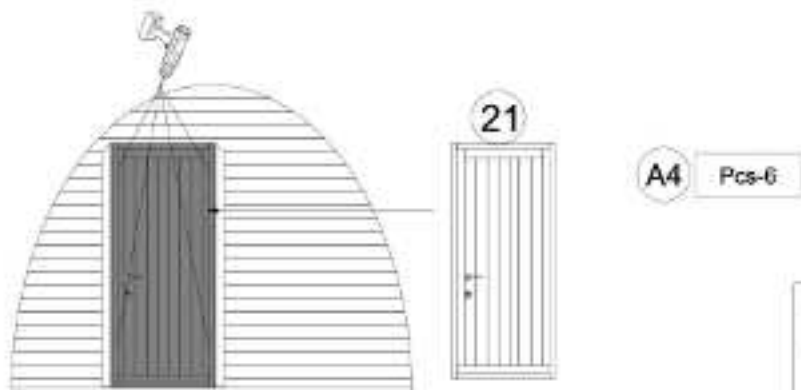

7. Insulated camping pod 3.2x5.8

1

2

3